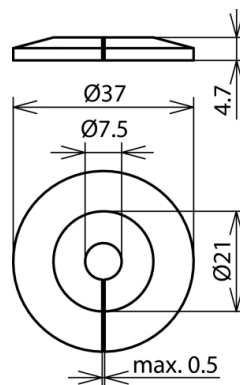

MS 37 4.7 B7.5 K GR (276 056)

Figure without obligation

Prevent rain water draining down the round wire.
Polution of the façade thus can be avoided.

Type	MS 37 4.7 B7.5 K GR
Part No.	276 056
Material	plastic
Conductor Rd	8 mm
Colour	grey •
Diameter Ø	37 mm
Bore	7.5 mm
Weight	2 g
Customs tariff number (Comb. Nomenclature EU)	39269097
GTIN	4013364104983
PU	100 pc(s)